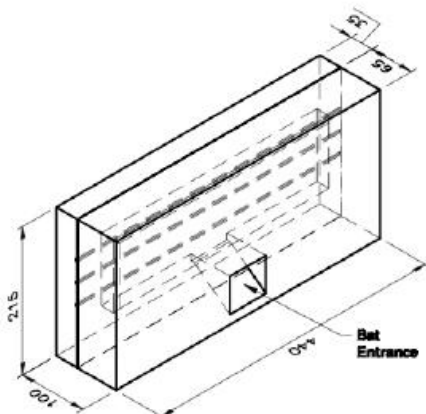

## Product Information – Bat Box

- The Forticrete Bat Box has been developed to be used in new build construction or renovation work where there is a requirement to provide a habitat for Pipistrelle bats.
- The box is made of a conventional cast stone front face but is backed with high grade plywood which is sawn and roughened internally to provide a haven for bats.
- The Bat Box is maintenance free due to the bottom entrance.
- The Bat Box illustrated is available from Forticrete's 'Stone in Stock' range although bespoke boxes can be designed and made for any application.